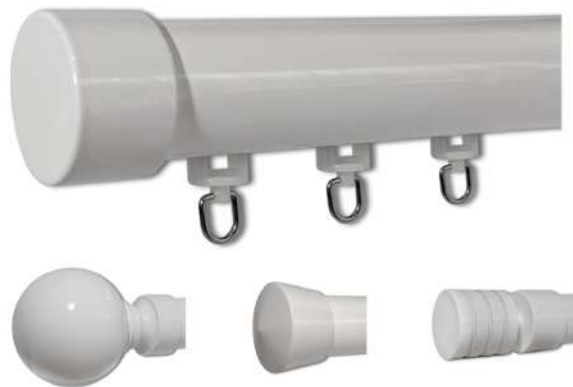

Series 65 - Chadwick Rod Slider

Usage Decorative Rod Slider Tracking - S-Wave & Conventional Curtains
Colour White, Black, Anodised, Chrome, Birch White
Finials End Cap, Crown, Ball, Ribbed, Crackle, Minister
Control Hand or Cord Operation
Brackets Face Fix (Single & Double)
Dimensions 29mm Diameter