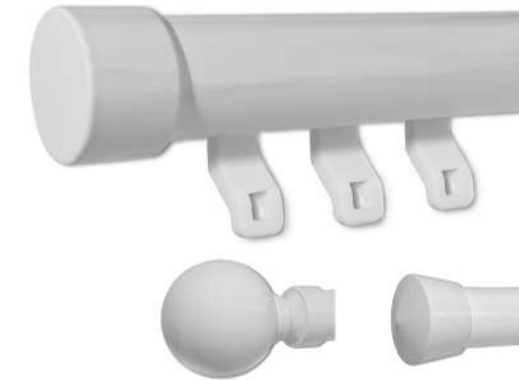

### Series 58 - Slimline

**Usage** Domestic Tracking - S-Wave & Conventional Curtains  
**Colour** White, Black, Platinum  
**Control** Hand or Cord Operation (Cord Draw Straight Tracks ONLY)  
**Brackets** Ceiling & Face Fix (Single & Double)  
**Bending** 150mm Radius Bends  
**Dimensions** 24mm x 11mm

### Series 59 - Flexible On-Site Bending

**Usage** Domestic Tracking - Conventional Curtains Only  
**Colour** White  
**Control** Hand Operation Only  
**Brackets** Ceiling Only  
**Bending** By Hand On-Site  
**Dimensions** 9mm x 17mm

### Series 61- Decorative Rod

**Usage** Decorative Rod - Conventional Tab or Eyelet Curtains  
**Colour** Stainless Steel Effect, Black Nickel, Chrome Effect  
**Finials** End Cap, Crown, Ball, Ribbed, Crackle  
**Control** Hand Operation Only  
**Brackets** Face Fix, Passover & Double Brackets (in Chrome & Steel)  
**Construction** Steel Tube  
**Dimensions** 29mm Diameter